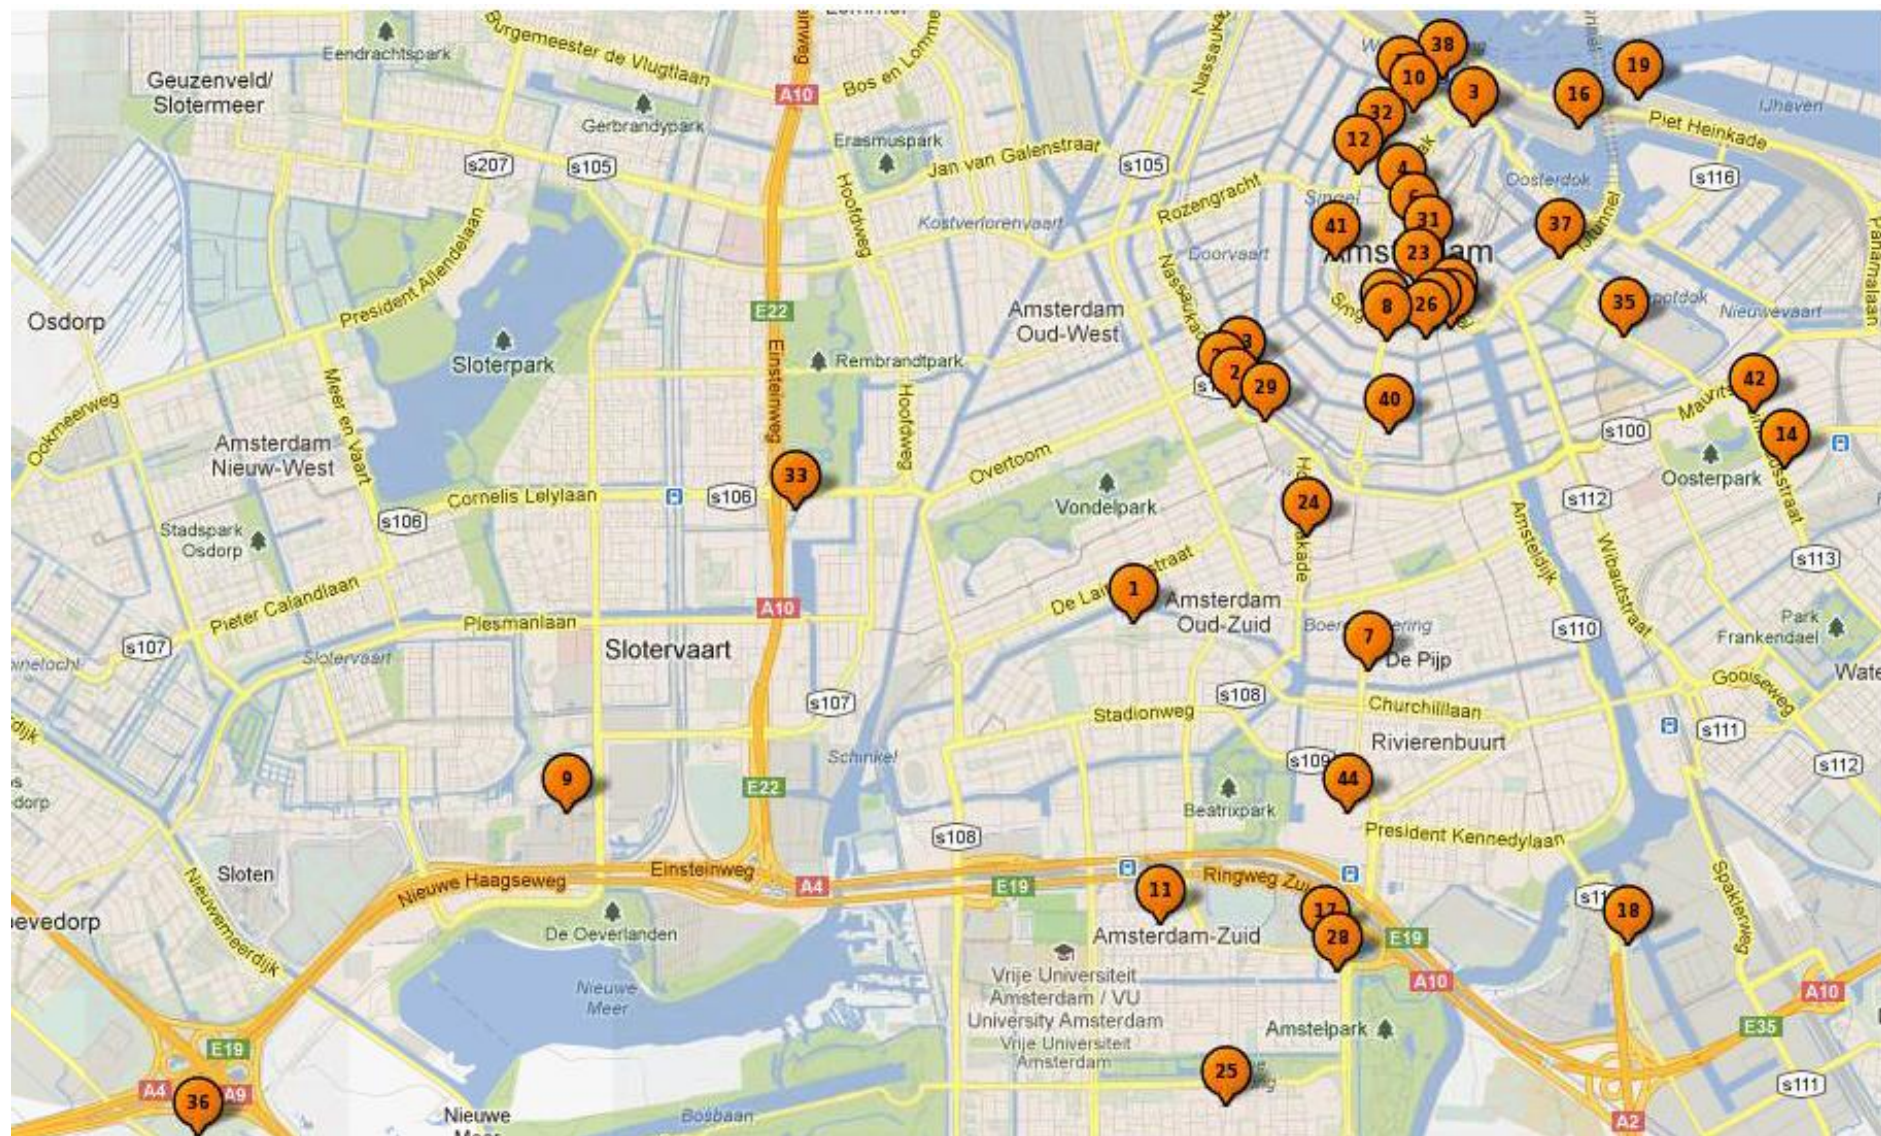

ESCRS 2013 AMSTERDAM-overview

City center

Marker	Info	Marker	Info
1	Hilton Amsterdam	2	Marriott Amsterdam Hotel
3	NH Barbizon Palace	4	NH Grand Hotel Krasnapolsky
5	Renaissance Amsterdam Hotel	6	Sofitel Legend The Grand Amsterdam
7	Okura Amsterdam	8	Albus Grand Hotel
9	Artemis Amsterdam	10	Crowne Plaza Amsterdam City Centre
11	Crowne Plaza Amsterdam-South	12	Die Port van Cleve
13	Hampshire Eden American	14	Hampshire Eden The Manor
15	Hampshire Rembrandt Square Hotel	16	DoubleTree by Hilton Hotel Amsterdam Centraal Station
17	Holiday Inn De Boelelaan	18	Mercure Amsterdam aan de Amstel
19	Movenpick Hotel	20	NH Amsterdam Centre
21	NH Caransa Hotel	22	NH Carlton
23	NhDoelen	24	NH MUSEUM QUARTER
25	NH Musica	26	NH Schiller
28	Novotel Amsterdam City	29	Park Hotel
31	Radisson Blu Amsterdam Hotel	32	The Convent Hotel Amsterdam
33	WestCord Fashion Hotel Amsterdam	34	Hampshire Eden Hotel Amsterdam
35	Hampshire Lancaster Hotel	36	ibis Amsterdam Airport
37	ibis Amsterdam City Stopera	38	ibis Amsterdam Centre
39	ibis Amsterdam City West	40	Mercure Amsterdam Arthur Frommer
41	NH City Centre Amsterdam	42	NH Tropic
43	Westcord Art hotel 3/4	44	Congress venue: RAI